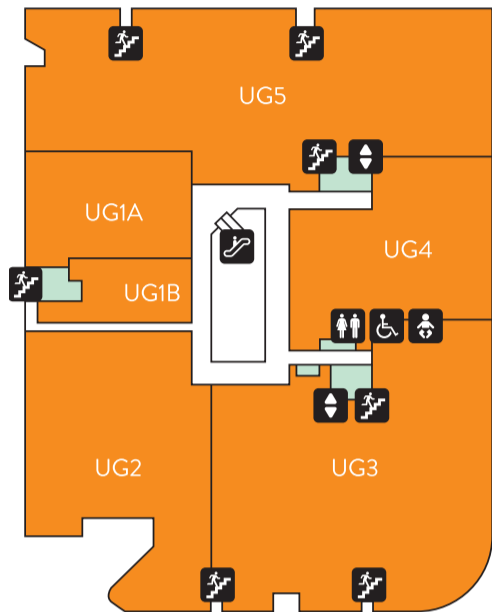

## G GROUND

Beacon LIGHTING

Snooze

SHACK

pillow talk

## LG LOWER GROUND

adairs

Dare GALLERY  
Dare to be different

by de:zign

petstock

- Toilets
- Disabled Toilets
- Parents Room
- Lift
- Fire Stairs
- ATM
- Centre Mgmt
- Parking

Store Name	Store Number
<b>BEDDING</b>	
OMF	UG1B
Snooze	G8
<b>CAFÉ</b>	
Quince Café	G13
<b>ELECTRICAL</b>	
JB Hi-Fi	UG4
The Good Guys	UG5
<b>FLOORING</b>	
Carpet Call	G2
<b>FURNITURE</b>	
Bay Leather Republic	UG2
By De:zign	LG4
Dare Gallery	LG3
Early Settler	G5
Freedom	UG3
Osmen	G9
Plush	UG1A
Shack	G6
Solid Spirit Furniture	G4
<b>GENERAL</b>	
PETStock	LG2
Power Golf	G1
<b>HOMEWARES</b>	
Adairs	LG8
Howards Storage World	LG1
Pillow Talk	G7
<b>LIGHTING</b>	
Beacon Lighting	G10
Lightstyle	LG7
<b>OUTDOOR</b>	
Instyle Pools & Spas	G11
Wintons Teak	G3
<b>ATM</b>	
ATM	LG