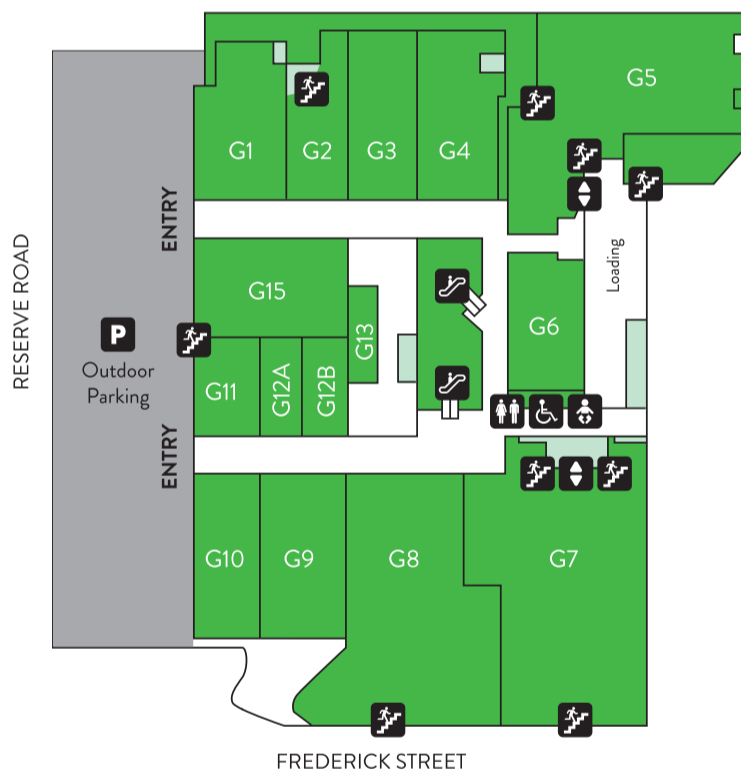

## G GROUND

Beacon LIGHTING

Snooze

SHACK

pillow talk

## LG LOWER GROUND

adairs

Dare GALLERY  
Dare to be different

by de:zign

petstock

- Toilets
- Disabled Toilets
- Parents Room
- Lift
- Fire Stairs
- ATM
- Centre Mgmt
- Parking

Store Name	Store Number
<b>BEDDING</b>	
OMF	UG1B
Snooze	G8
<b>CAFÉ</b>	
Quince Café	G13
<b>ELECTRICAL</b>	
JB Hi-Fi	UG4
The Good Guys	UG5
<b>FLOORING</b>	
Carpet Call	G2
<b>FURNITURE</b>	
Bay Leather Republic	UG2
By De:zign	LG4
Dare Gallery	LG3
Early Settler	G5
Freedom	UG3
Osmen	G9
Plush	UG1A
Shack	G6
Solid Spirit Furniture	G4
<b>GENERAL</b>	
PETStock	LG2
Power Golf	G1
<b>HOMEWARES</b>	
Adairs	LG8
Howards Storage World	LG1
Pillow Talk	G7
<b>LIGHTING</b>	
Beacon Lighting	G10
Lightstyle	LG7
<b>OUTDOOR</b>	
Instyle Pools & Spas	G11
Wintons Teak	G3
<b>ATM</b>	
ATM	LG