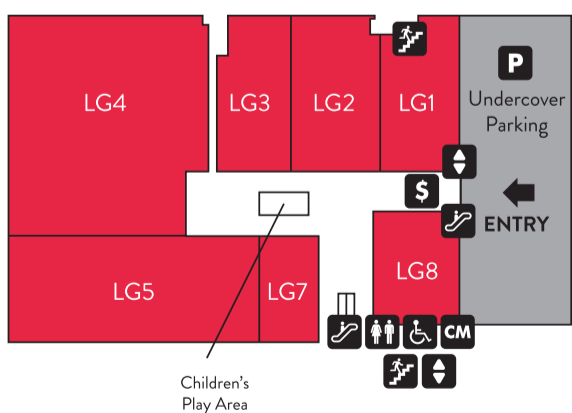

## G GROUND

Beacon LIGHTING

Snooze

SHACK

pillow talk

## LG LOWER GROUND

adairs

Dare GALLERY  
Dare to be different

by de:zign

petstock

- Toilets
- Disabled Toilets
- Parents Room
- Lift
- Fire Stairs
- ATM
- Centre Mgmt
- Parking

Store Name	Store Number
<b>BEDDING</b>	
OMF	UG1B
Snooze	G8
<b>CAFÉ</b>	
Quince Café	G13
<b>ELECTRICAL</b>	
JB Hi-Fi	UG4
The Good Guys	UG5
<b>FLOORING</b>	
Carpet Call	G2
<b>FURNITURE</b>	
Bay Leather Republic	UG2
By De:zign	LG4
Dare Gallery	LG3
Early Settler	G5
Freedom	UG3
Osmen	G9
Plush	UG1A
Shack	G6
Solid Spirit Furniture	G4
<b>GENERAL</b>	
PETStock	LG2
Power Golf	G1
<b>HOMEWARES</b>	
Adairs	LG8
Howards Storage World	LG1
Pillow Talk	G7
<b>LIGHTING</b>	
Beacon Lighting	G10
Lightstyle	LG7
<b>OUTDOOR</b>	
Instyle Pools & Spas	G11
Wintons Teak	G3
<b>ATM</b>	
ATM	LG